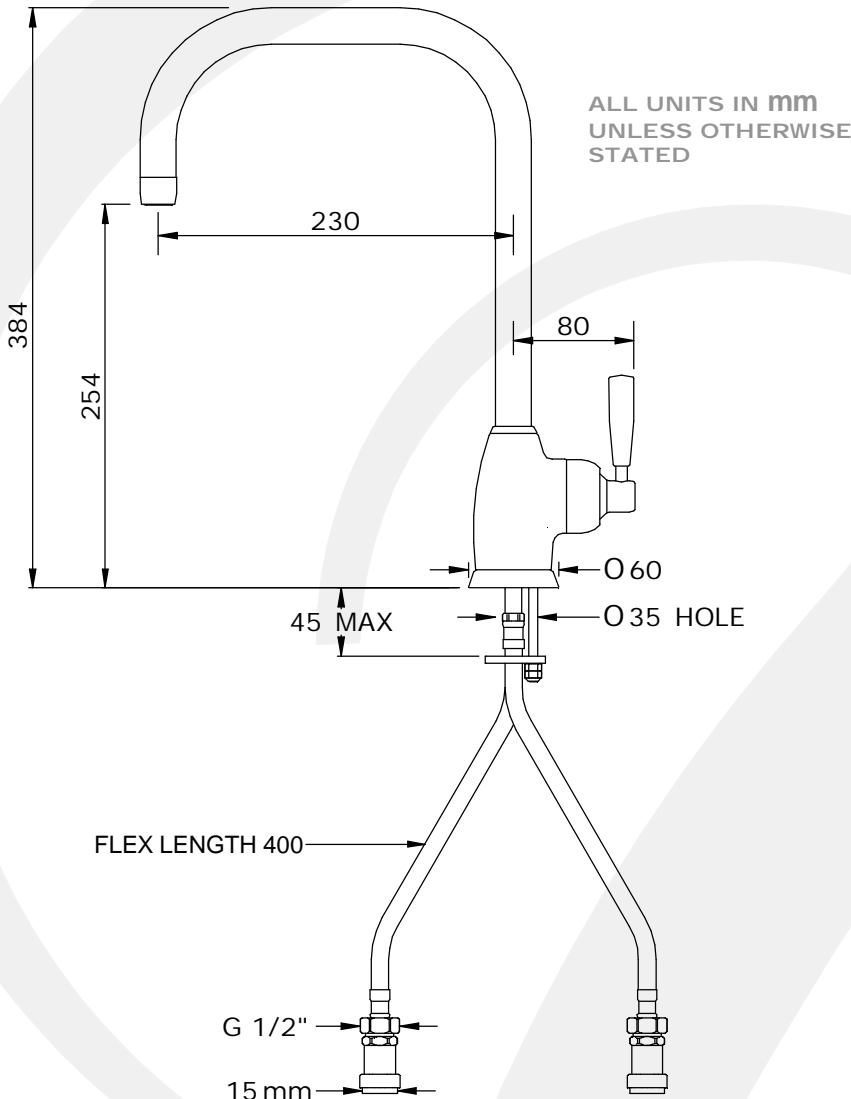

• SPECIFICATION •

• 4843 - MIMAS MONOBLOC SINK MIXER U SPOUT WITH SINGLE LEVER HANDLE

- Handcrafted in the UK
- Ceramic disc flow control
- Flexible connectors for easier installation
- Easy to operate single hand design
- Single flow spout
- Supplied with 15mm check valves
- Ideally installed in equal pressure systems

Available Finishes:

- Chrome
- Nickel
- Pewter
- Polished Brass
- Satin Brass
- Aged Brass
- Gold
- English Bronze

• Temp Range:
Min 1°C / 34°F
Max 70°C / 158°F

• Recommended
Working Pressure:
Min 1bar / 15psi
Max 5bar / 75psi

• Packed Weight:
2.97kg

Available Options:

- 5.7L/min regulated spout (Prefix AR.)
- Rinse version
- Matching soap dispensers
- C Spout version

Flow Rates:

- 1 Bar: 5.9 L/Min
- 2 Bar: 9.7 L/Min
- 3 Bar: 12.5 L/Min